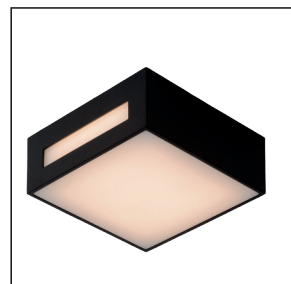

LIMBA

27876/06/30

- 65 LEDS/6W total/INTEGRATED SMD LED/3000K/280lm/incl.
- H: 5,6cm - W: 14cm - L: 14cm
- Black
- Aluminium + PC

27877/06/30

- 42 LEDS/6W total/INTEGRATED SMD LED/3000K/380lm/incl.
- H: 20cm - W: 4,5cm - L: 16cm
- Black
- Aluminium + PC

with built-in motion sensor

27878/09/30

- 27 LEDS/9W total/INTEGRATED SMD LED/3000K/320lm/incl.
- H: 22cm - W: 10cm - L: 12,5cm
- Black
- Aluminium + PC

with built-in motion sensor

27878/90/30

- 27 LEDS/9W/INTEGRATED SMD LED/3000K/320lm/incl.
- H: 90cm - W: 7cm - L: 12,5cm
- Black
- Aluminium + PC